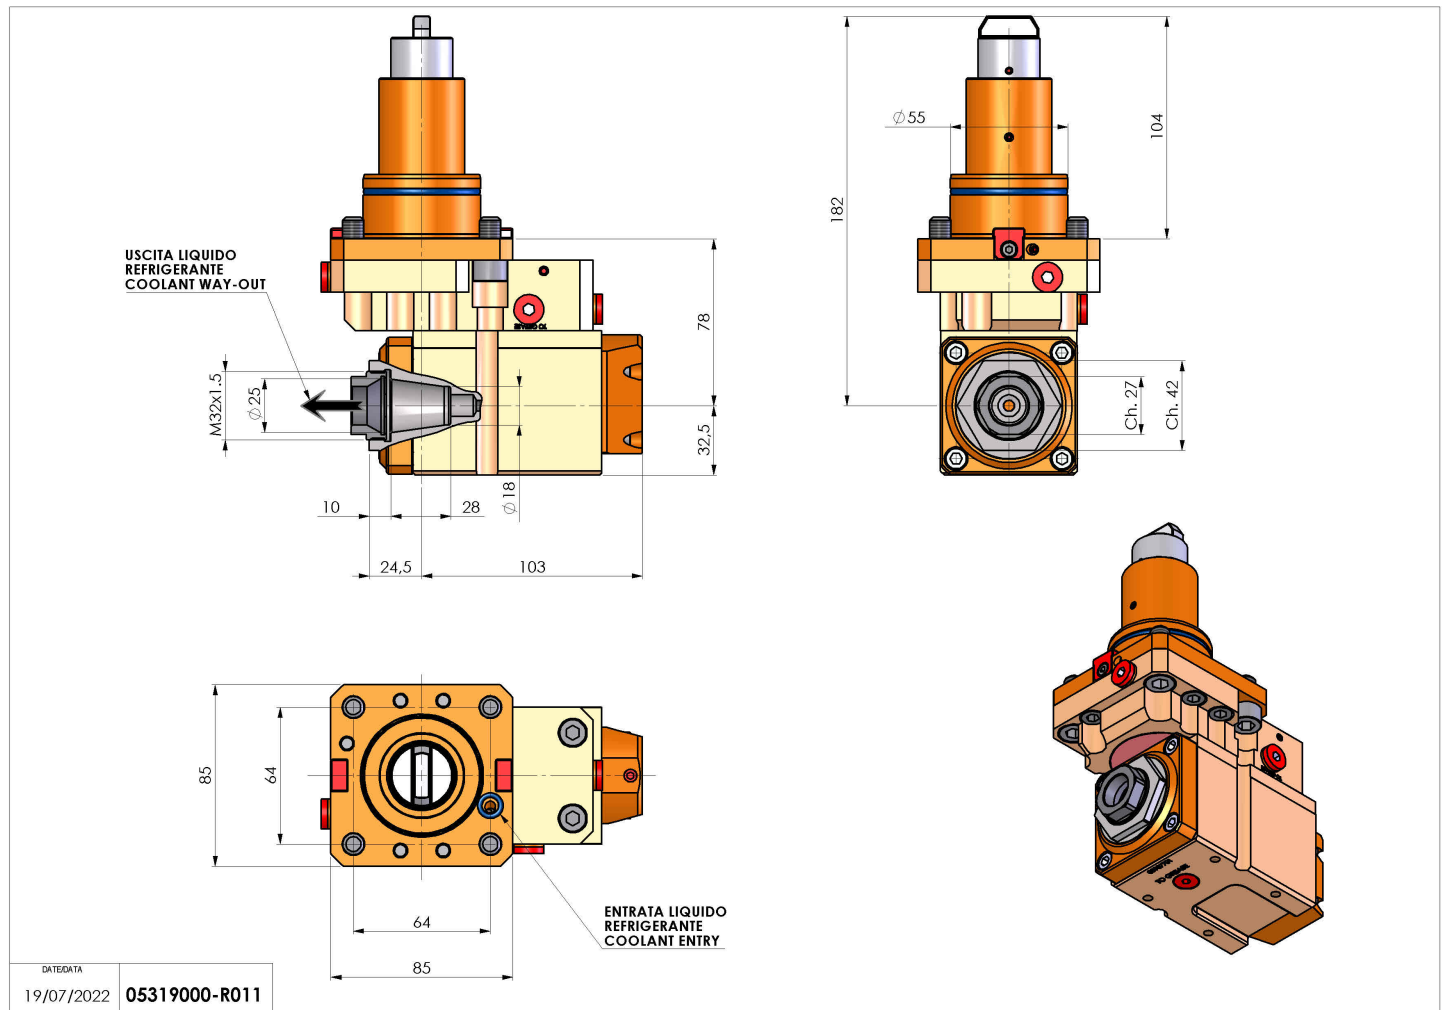

05319000 - LT-A BMT55 BD ER25F RF OFS 1:1.75 H78

Type	LT-A OFS Tool holder offset angle 90°
Mounting	BMT 55 BIG DRIVE
Tool output	Collet nut ER 32 F - internal nut
Coolant	Internal coolant
Direction of rotation	r1 r2
Max speed [rpm]	in 5700 / out 10000
Max torque [Nm]	in 25 / out 14
Ratio	1:1,75
H [mm]	78
H1 [mm]	32.5
Accessories	N.A.
Notes	N.A.
Mounting tips	Not suitable for every application, please check

Always check live tool dimensions on the turret

DATE DATA
19/07/2022 05319000-R011

Subject to technical changes