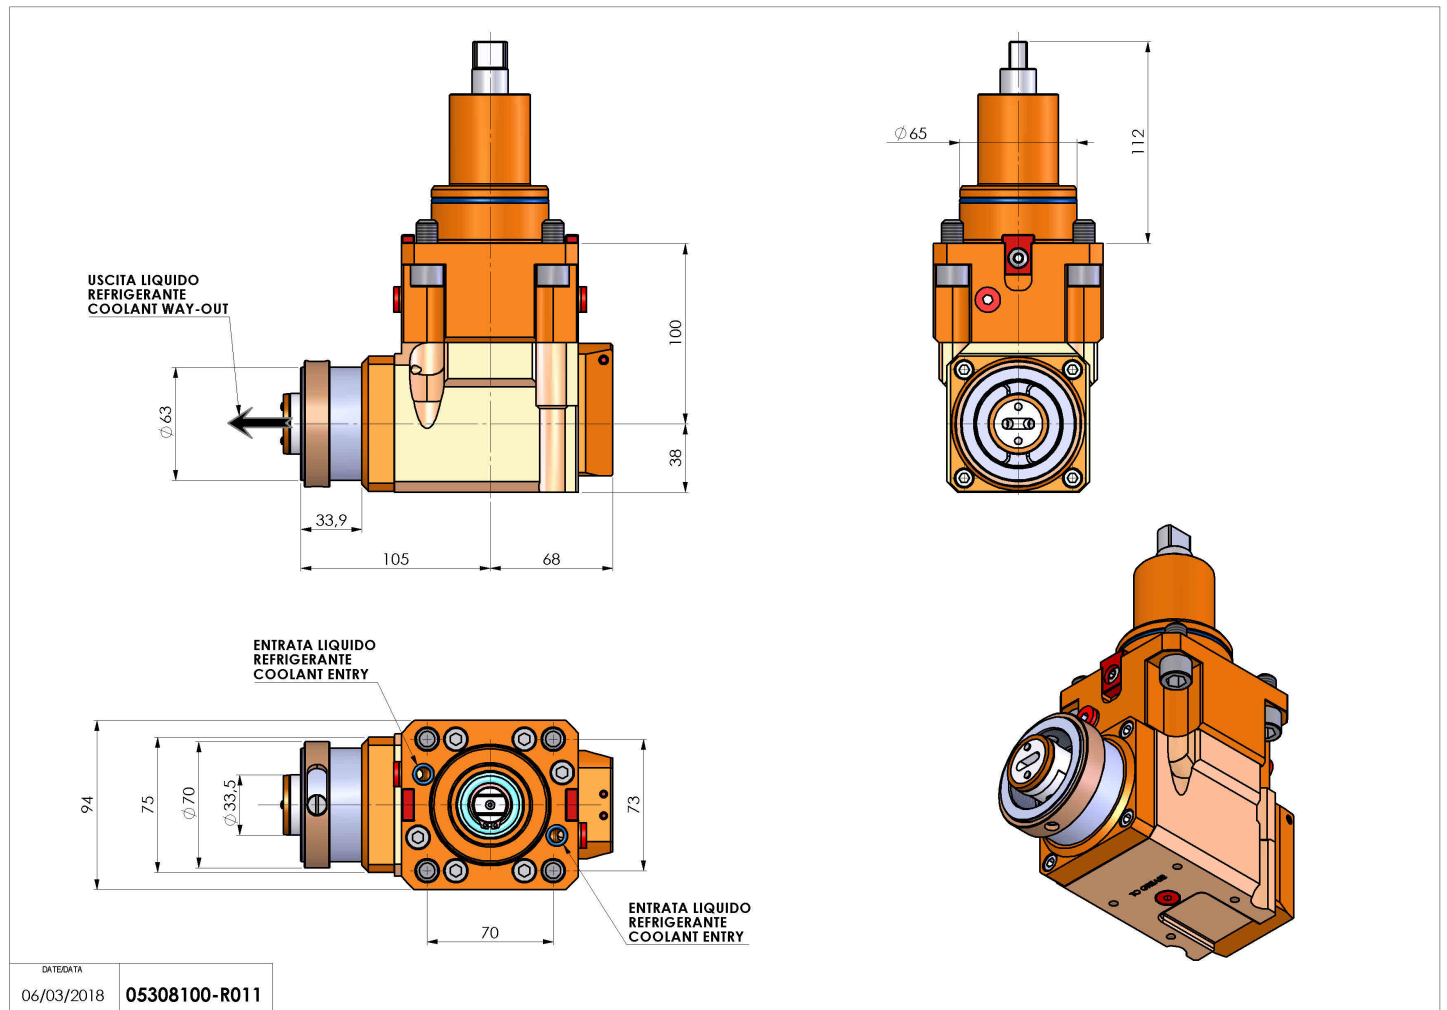

05308100 - LT-A BMT65 HSK63 LR RF H100

Type	LT-A Tool holder angle 90°
Mounting	BMT 65
Tool output	Quick Change HSK63
Coolant	Internal coolant
Direction of rotation	r1 ↻ r2 ↻
Max speed [rpm]	6000
Max torque [Nm]	63
Ratio	1:1
H [mm]	100
H1 [mm]	38
Accessories	N.A.
Notes	N.A.
Mounting tips	Not suitable for every application, please check

Always check live tool dimensions on the turret

Subject to technical changes