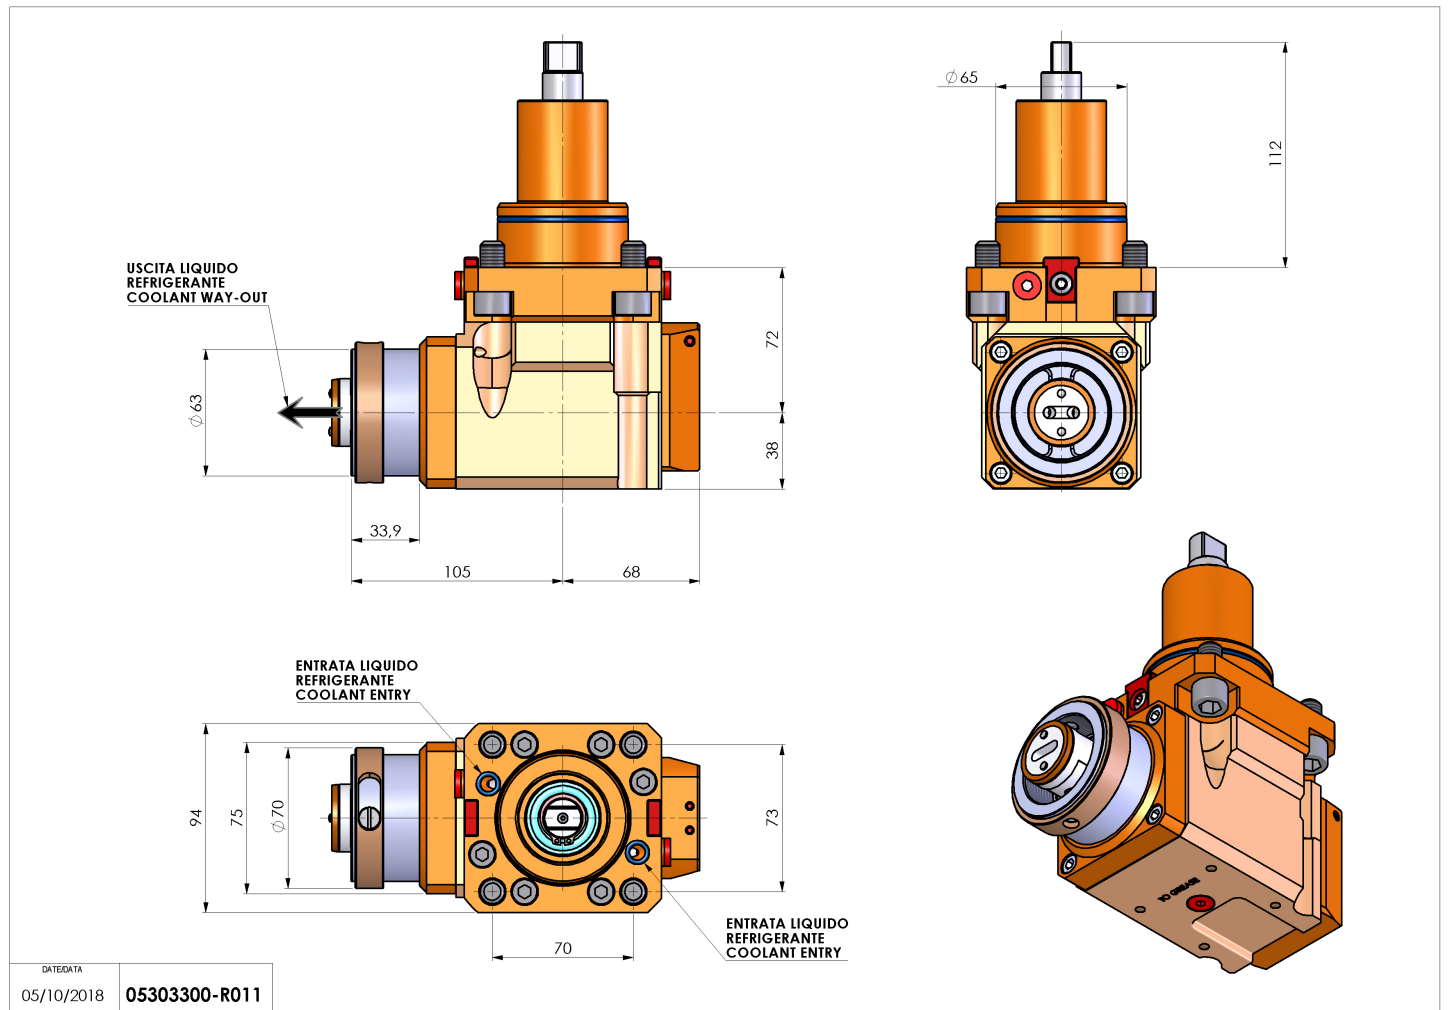

# 05303300 - LT-A BMT65 HSK63 LR RF H72

<b>Type</b>	LT-A Tool holder angle 90°
<b>Mounting</b>	BMT 65
<b>Tool output</b>	Quick Change HSK63
<b>Coolant</b>	Internal coolant
<b>Direction of rotation</b>	r1 ↻ r2 ↻
<b>Max speed [rpm]</b>	6000
<b>Max torque [Nm]</b>	63
<b>Ratio</b>	1:1
<b>H [mm]</b>	72
<b>H1 [mm]</b>	38
<b>Accessories</b>	N.A.
<b>Notes</b>	N.A.
<b>Mounting tips</b>	Not suitable for every application, please check

Always check live tool dimensions on the turret

DATE/DATE  
05/10/2018 05303300-R011

Subject to technical changes