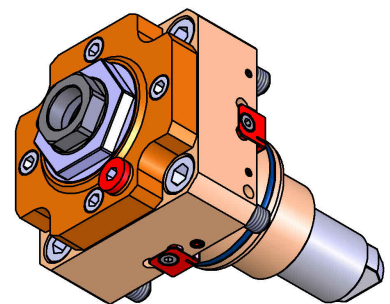

## 05239500 - LT-S BMT55EM4 ER25F RF H53

<b>Type</b>	LT-S Tool holder straight
<b>Mounting</b>	BMT 55 EM
<b>Tool output</b>	Collet nut ER 25 F - internal nut
<b>Coolant</b>	Internal coolant
<b>Direction of rotation</b>	r1  r2 
<b>Max speed [rpm]</b>	6000
<b>Max torque [Nm]</b>	60
<b>Ratio</b>	1:1
<b>H [mm]</b>	53
<b>Accessories</b>	N.A.
<b>Notes</b>	N.A.
<b>Mounting tips</b>	Not suitable for every application, please check

Always check live tool dimensions on the turret

USCITA LIQUIDO  
REFRIGERANTE  
COOLANT WAY-OUT

DATE/DATA  
10/11/2017 05239500-R011

Subject to technical changes