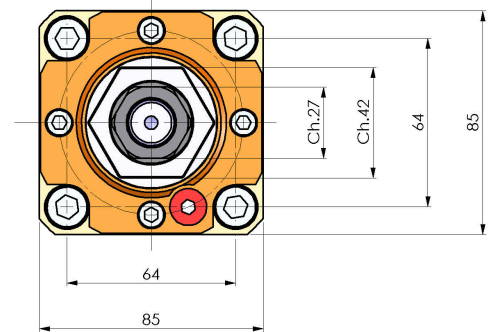

## 05239500 - LT-S BMT55EM4 ER25F RF H53

<b>Type</b>	LT-S Tool holder straight
<b>Mounting</b>	BMT 55 EM
<b>Tool output</b>	Collet nut ER 25 F - internal nut
<b>Coolant</b>	Internal coolant
<b>Direction of rotation</b>	r1  r2 
<b>Max speed [rpm]</b>	6000
<b>Max torque [Nm]</b>	60
<b>Ratio</b>	1:1
<b>H [mm]</b>	53
<b>Accessories</b>	N.A.
<b>Notes</b>	N.A.
<b>Mounting tips</b>	Not suitable for every application, please check

Always check live tool dimensions on the turret

USCITA LIQUIDO  
REFRIGERANTE  
COOLANT WAY-OUT

DATE/DATA  
10/11/2017 05239500-R011

Subject to technical changes