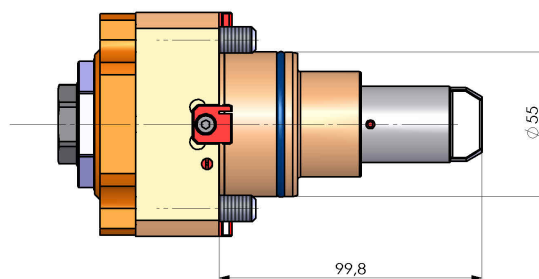

## 05239500 - LT-S BMT55EM4 ER25F RF H53

<b>Type</b>	LT-S Tool holder straight
<b>Mounting</b>	BMT 55 EM
<b>Tool output</b>	Collet nut ER 25 F - internal nut
<b>Coolant</b>	Internal coolant
<b>Direction of rotation</b>	r1  r2 
<b>Max speed [rpm]</b>	6000
<b>Max torque [Nm]</b>	60
<b>Ratio</b>	1:1
<b>H [mm]</b>	53
<b>Accessories</b>	N.A.
<b>Notes</b>	N.A.
<b>Mounting tips</b>	Not suitable for every application, please check

Always check live tool dimensions on the turret

USCITA LIQUIDO  
REFRIGERANTE  
COOLANT WAY-OUT

DATE/DATA  
10/11/2017 05239500-R011

Subject to technical changes