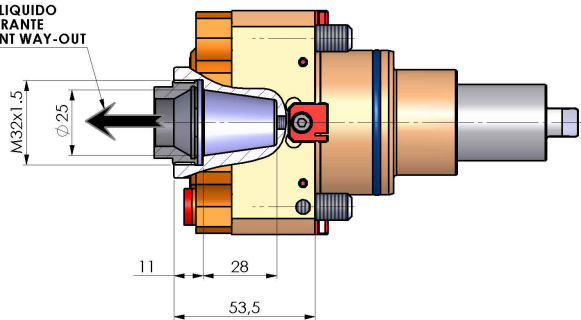

## 05239500 - LT-S BMT55EM4 ER25F RF H53

<b>Type</b>	LT-S Tool holder straight
<b>Mounting</b>	BMT 55 EM
<b>Tool output</b>	Collet nut ER 25 F - internal nut
<b>Coolant</b>	Internal coolant
<b>Direction of rotation</b>	r1  r2 
<b>Max speed [rpm]</b>	6000
<b>Max torque [Nm]</b>	60
<b>Ratio</b>	1:1
<b>H [mm]</b>	53
<b>Accessories</b>	N.A.
<b>Notes</b>	N.A.
<b>Mounting tips</b>	Not suitable for every application, please check

Always check live tool dimensions on the turret

USCITA LIQUIDO  
REFRIGERANTE  
COOLANT WAY-OUT

DATE/DATA  
10/11/2017 05239500-R011

Subject to technical changes