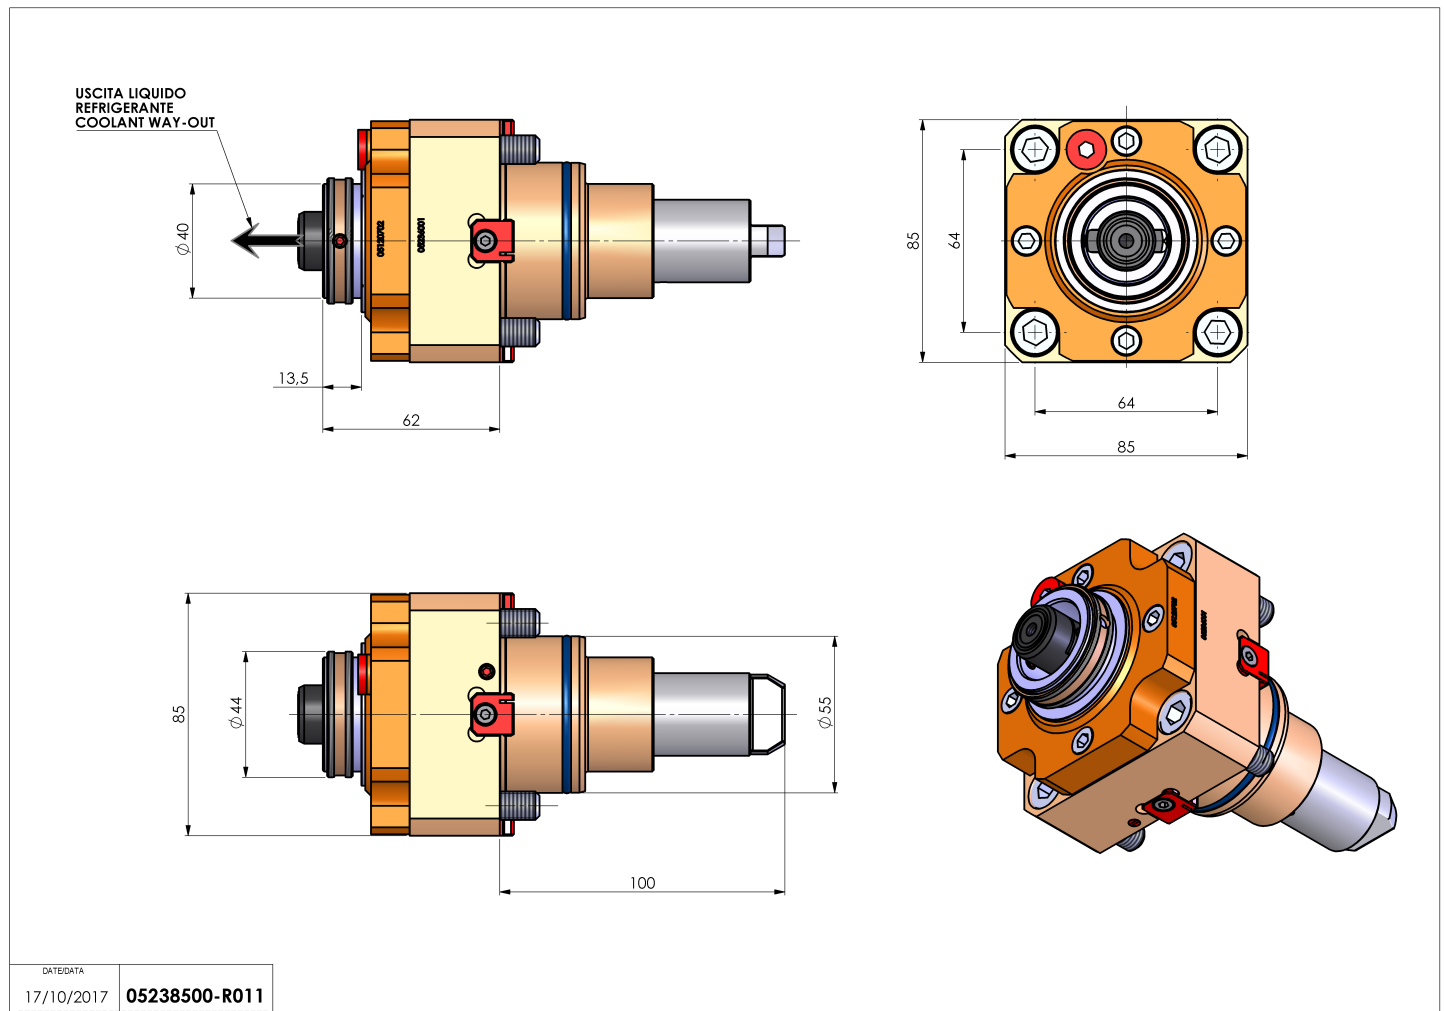

05238500 - LT-S BMT55EM4 HSK40 RF H62

Type	LT-S Tool holder straight
Mounting	BMT 55 EM
Tool output	Quick Change HSK40
Coolant	Internal coolant
Direction of rotation	r1  r2 
Max speed [rpm]	6000
Max torque [Nm]	60
Ratio	1:1
H [mm]	62
Accessories	N.A.
Notes	N.A.
Mounting tips	Not suitable for every application, please check

Always check live tool dimensions on the turret

DATE/DATE	05238500-R011
17/10/2017	

Subject to technical changes