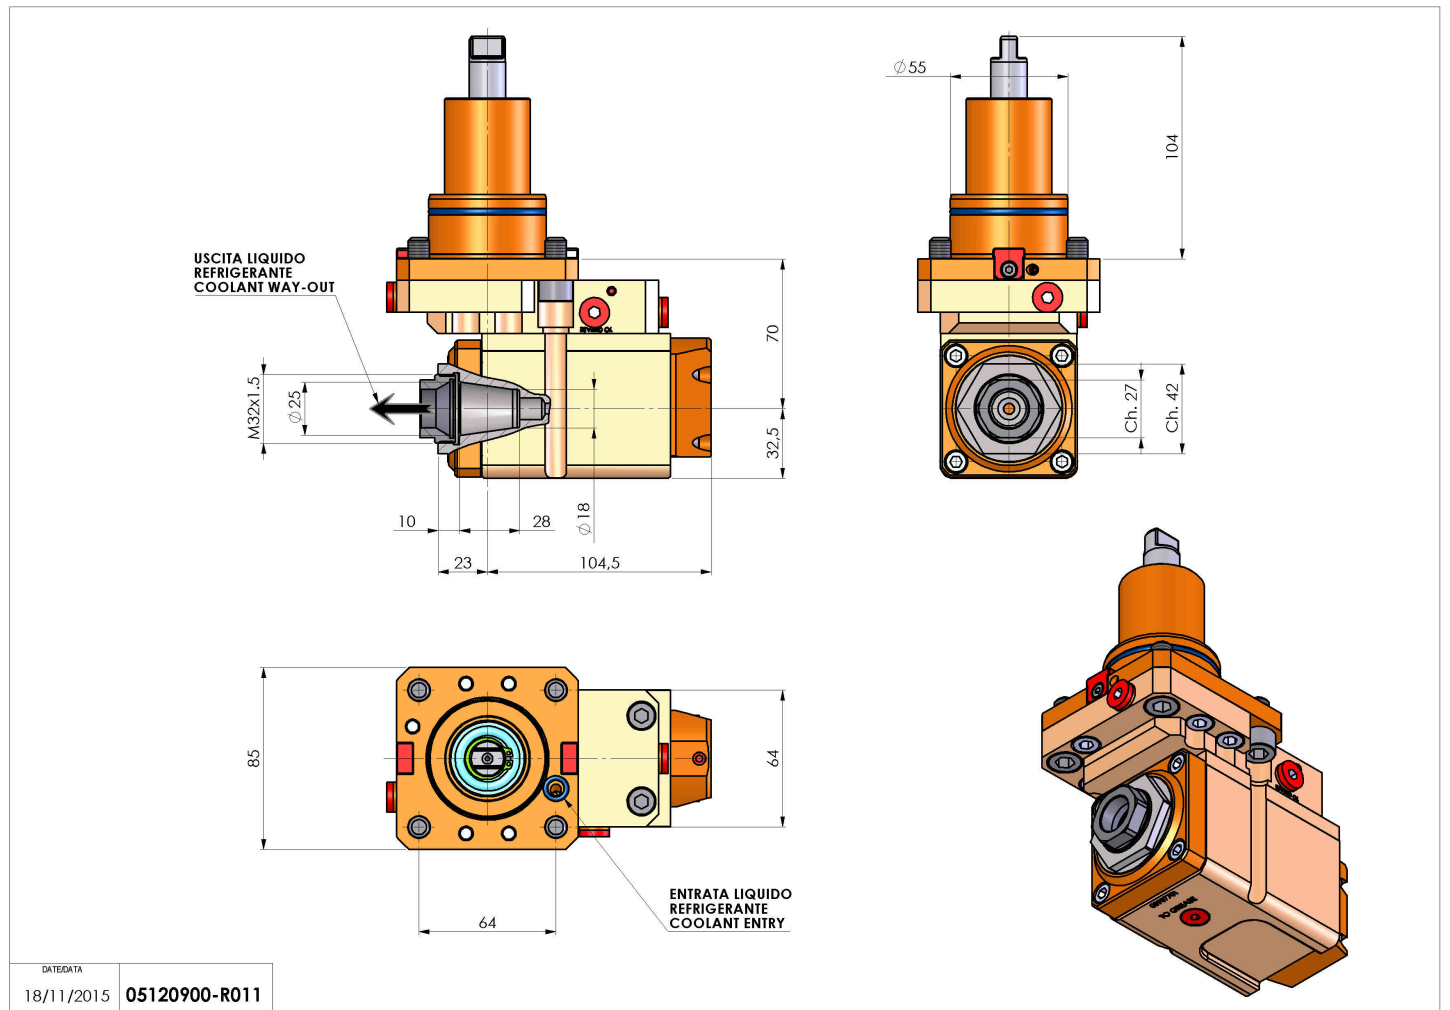

## 05120900 - LT-A BMT55 ER25F RF OFS H70 DW

<b>Type</b>	LT-A OFS Tool holder offset angle 90°
<b>Mounting</b>	BMT 55
<b>Tool output</b>	Collet nut ER 25 F - internal nut
<b>Coolant</b>	Internal coolant
<b>Direction of rotation</b>	r1  r2 
<b>Max speed [rpm]</b>	6000
<b>Max torque [Nm]</b>	25
<b>Ratio</b>	1:1
<b>H [mm]</b>	70
<b>H1 [mm]</b>	32,5
<b>Accessories</b>	N.A.
<b>Notes</b>	N.A.
<b>Mounting tips</b>	Not suitable for every application, please check

Always check live tool dimensions on the turret

DATE/DATE	05120900-R011
18/11/2015	

Subject to technical changes