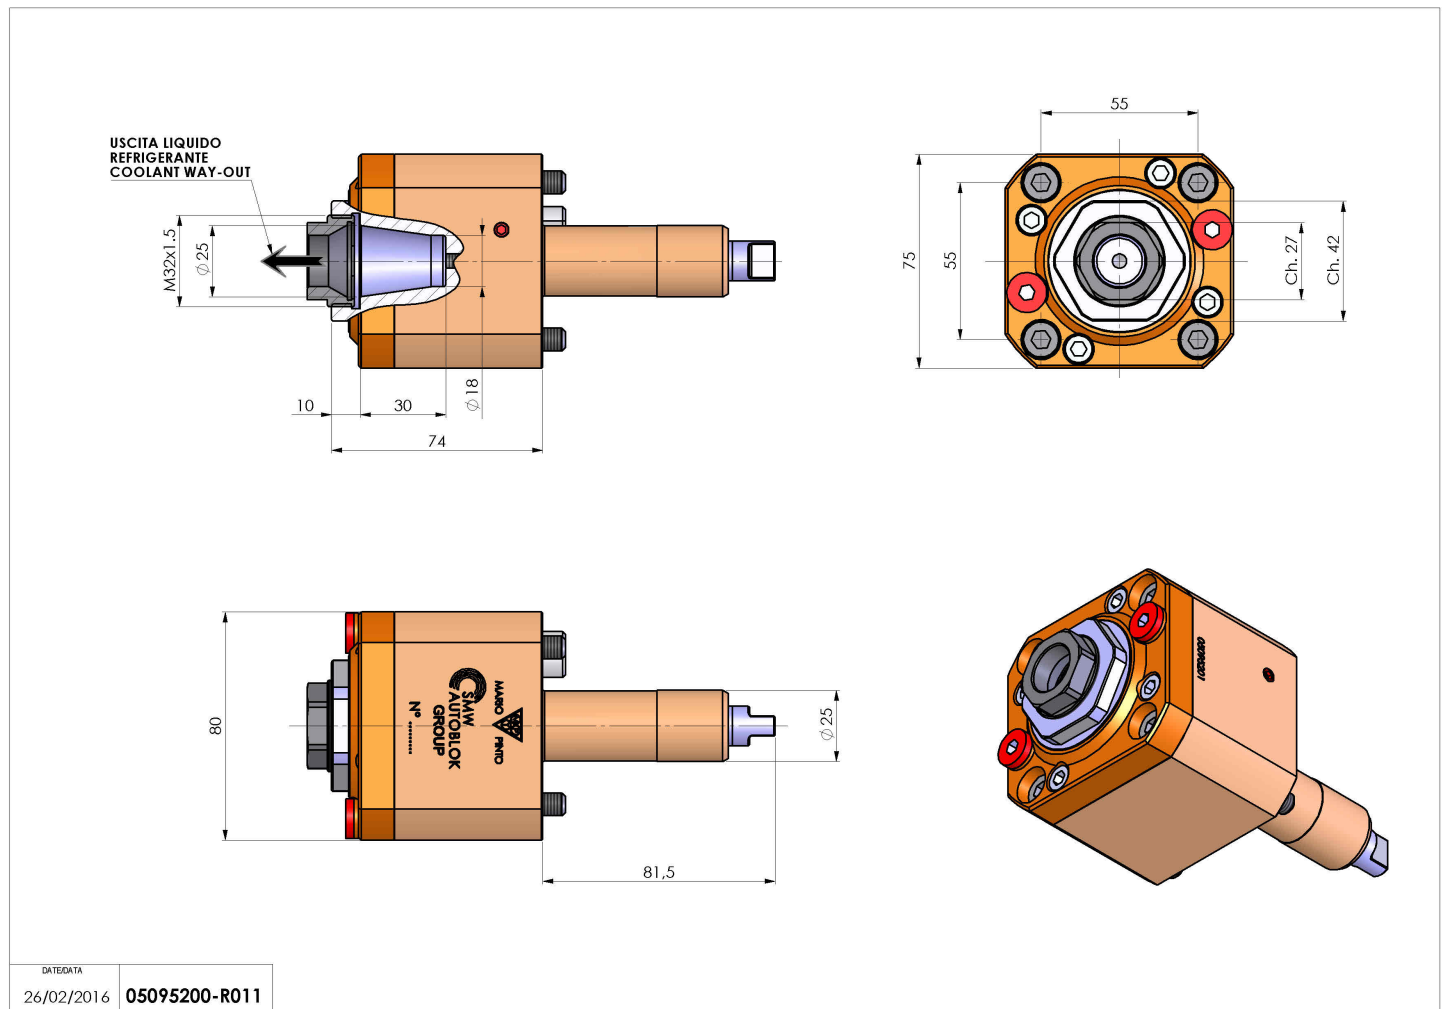

## 05095200 - LT-S D25 ER25F H74 RF ROMI

|                              |   |
|------------------------------|---|
| <b>Type</b>                  | LT-S<br>Tool holder straight  |
| <b>Mounting</b>              | CYLINDRICAL SHANK 25  |
| <b>Tool output</b>           | Collet nut ER 25 F - internal nut   |
| <b>Coolant</b>               | Internal coolant  |
| <b>Direction of rotation</b> | r1  r2  |
| <b>Max speed [rpm]</b>       | 6000  |
| <b>Max torque [Nm]</b>       | 40  |
| <b>Ratio</b>                 | 1:1   |
| <b>H [mm]</b>                | 74  |
| <b>Accessories</b>           |   |
| <b>Notes</b>                 | N.A.  |
| <b>Mounting tips</b>         | Not suitable for every application, please check  |

Always check live tool dimensions on the turret

Subject to technical changes