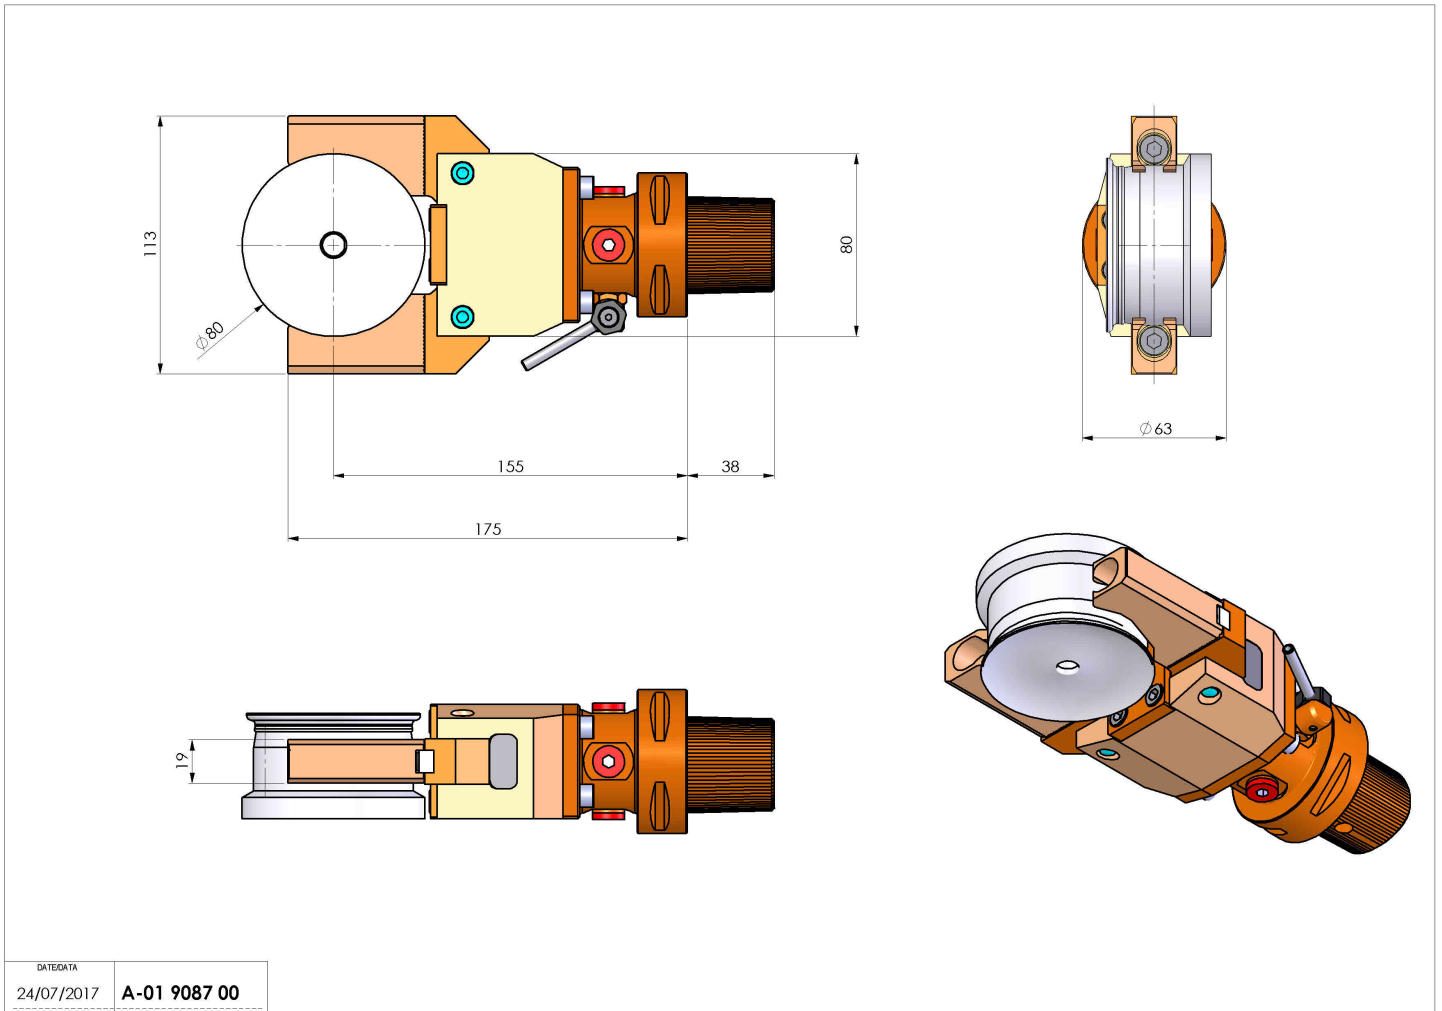

01908700 - ATR MANIPOLATORE CAPTO-C6 MZ

Type	ATR MAN Handling hand
Mounting	N.A.
Tool output	Not-defined model
Coolant	N.A.
H [mm]	155

Accessories	N.A.
Notes	N.A.
Mounting tips	Not suitable for every application, please check

Always check live tool dimensions on the turret

DATE/DATE	A-01 9087 00
24/07/2017	

Subject to technical changes