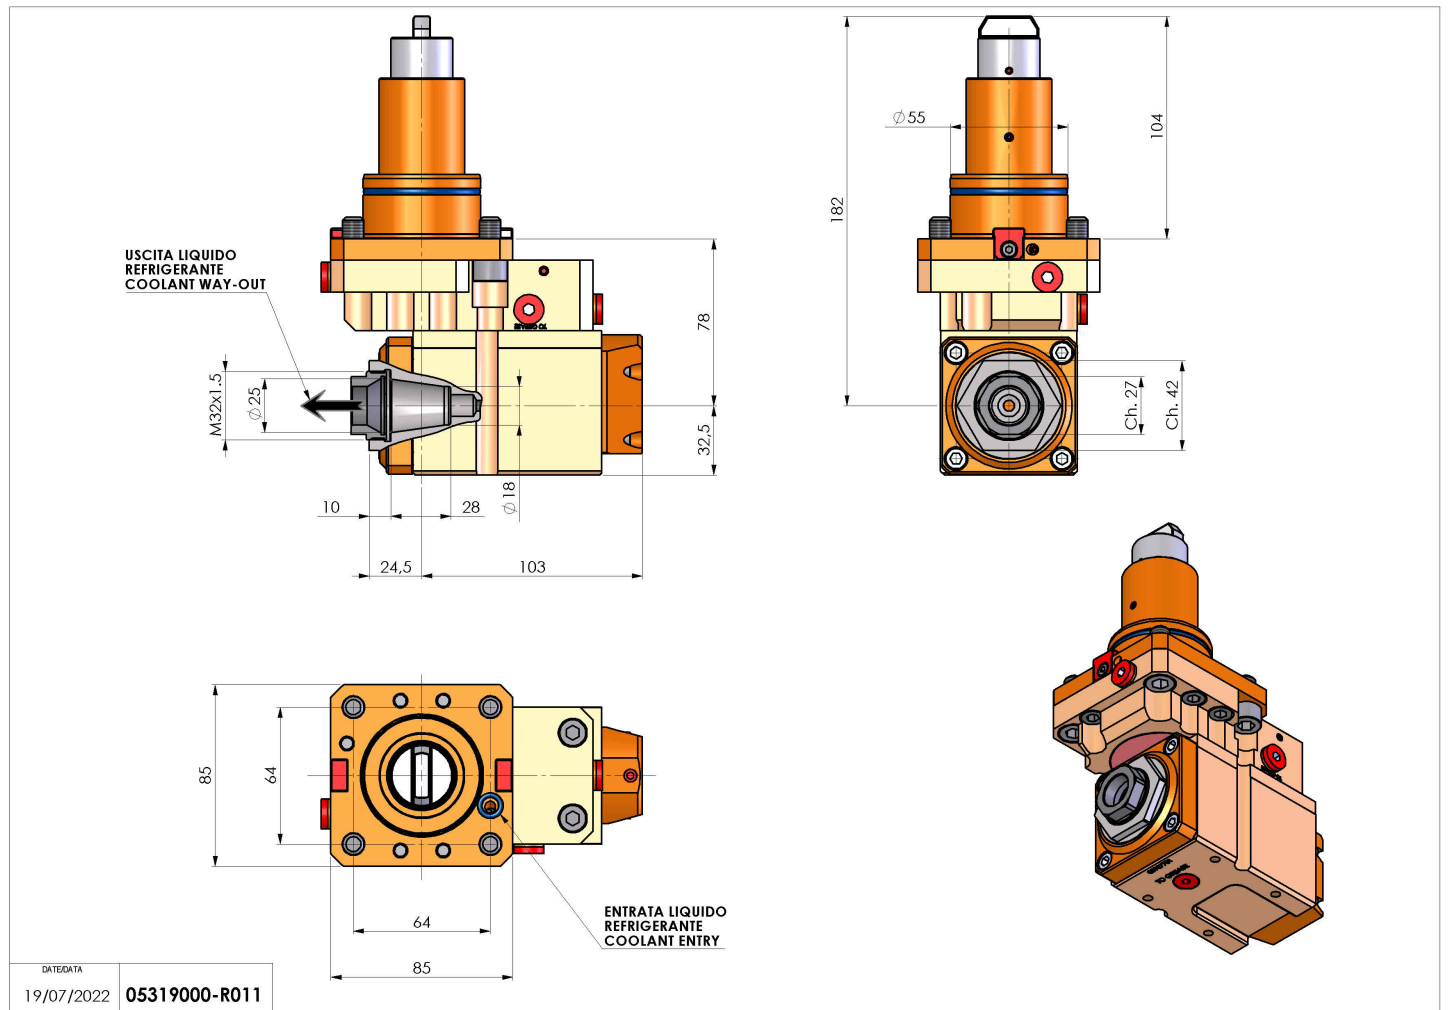

## 05319000 - LT-A BMT55 BD ER25F RF OFS 1:1.75 H78

<b>Type</b>	LT-A OFS Tool holder offset angle 90°
<b>Mounting</b>	BMT 55 BIG DRIVE
<b>Tool output</b>	Collet nut ER 32 F - internal nut
<b>Coolant</b>	Internal coolant
<b>Direction of rotation</b>	r1  r2 
<b>Max speed [rpm]</b>	in 5700 / out 10000
<b>Max torque [Nm]</b>	in 25 / out 14
<b>Ratio</b>	1:1,75
<b>H [mm]</b>	78
<b>H1 [mm]</b>	32.5
<b>Accessories</b>	N.A.
<b>Notes</b>	N.A.
<b>Mounting tips</b>	Not suitable for every application, please check

Always check live tool dimensions on the turret

Subject to technical changes