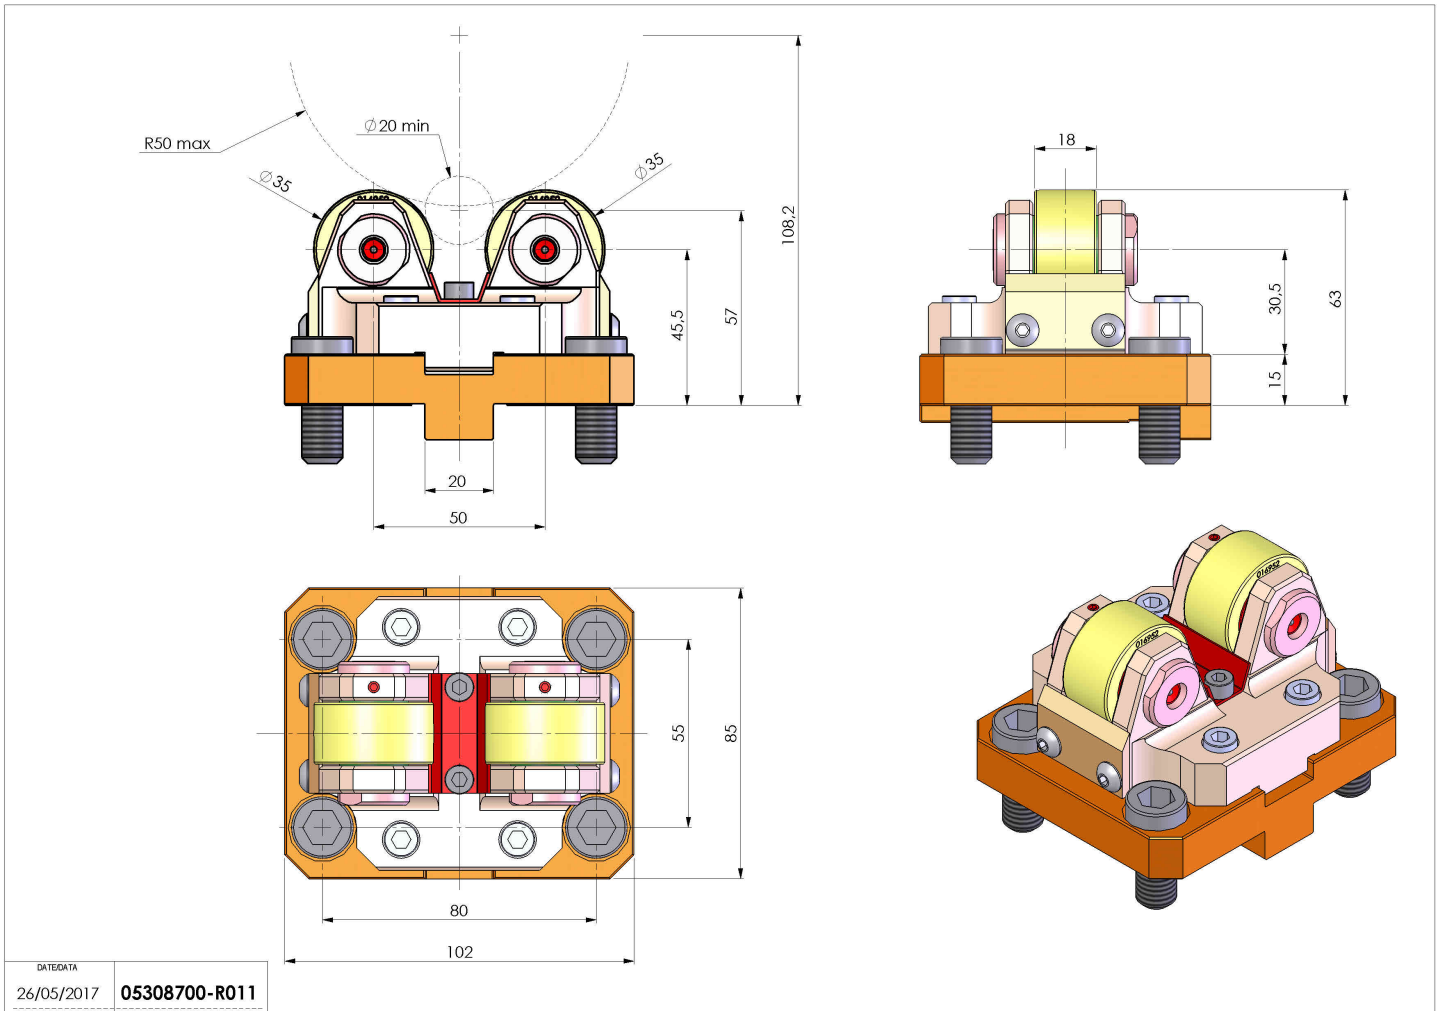

05308700 - SUPP ALB AX 20-100 PUMA TL

Type	SHAFT SUPPORT Shaft support
Mounting	SPECIAL FIXING ATTACK
Tool output	Shaft support Ø20-Ø100
Coolant	N.A.
H [mm]	45,5
Ø Min [mm]	20
Ø Max [mm]	100
Accessories	N.A.
Notes	N.A.
Mounting tips	Not suitable for every application, please check

Always check live tool dimensions on the turret

Subject to technical changes