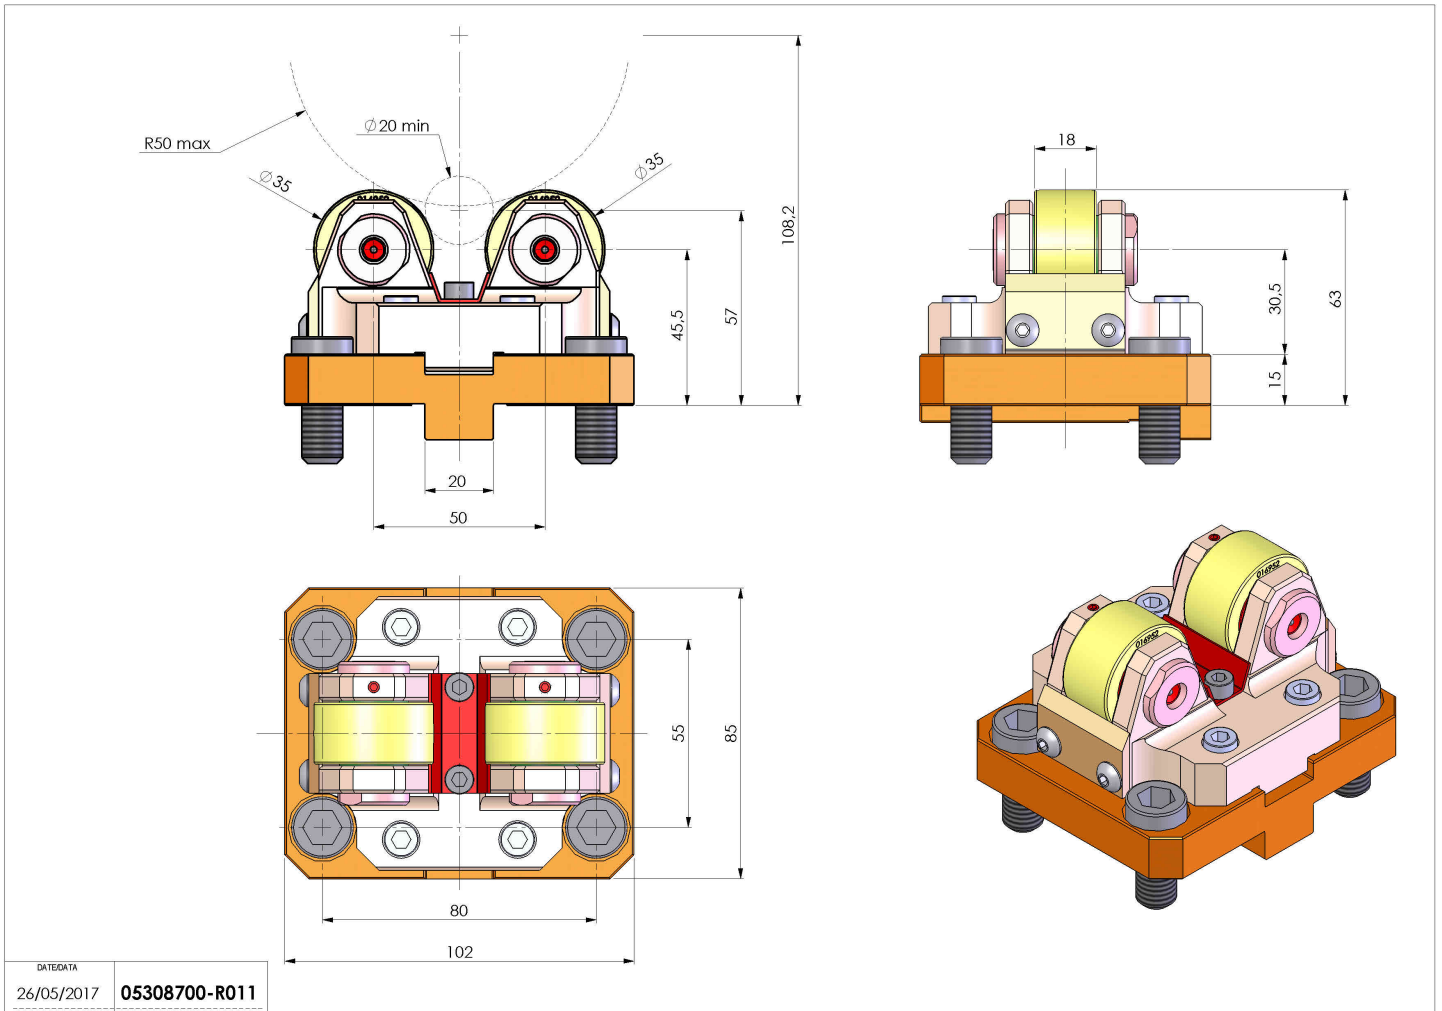

# 05308700 - SUPP ALB AX 20-100 PUMA TL

<b>Type</b>	SHAFT SUPPORT Shaft support
<b>Mounting</b>	SPECIAL FIXING ATTACK
<b>Tool output</b>	Shaft support Ø20-Ø100
<b>Coolant</b>	N.A.
<b>H [mm]</b>	45,5
<b>Ø Min [mm]</b>	20
<b>Ø Max [mm]</b>	100
<b>Accessories</b>	N.A.
<b>Notes</b>	N.A.
<b>Mounting tips</b>	Not suitable for every application, please check

Always check live tool dimensions on the turret

DATE/DATA  
26/05/2017 **05308700-R011**

Subject to technical changes