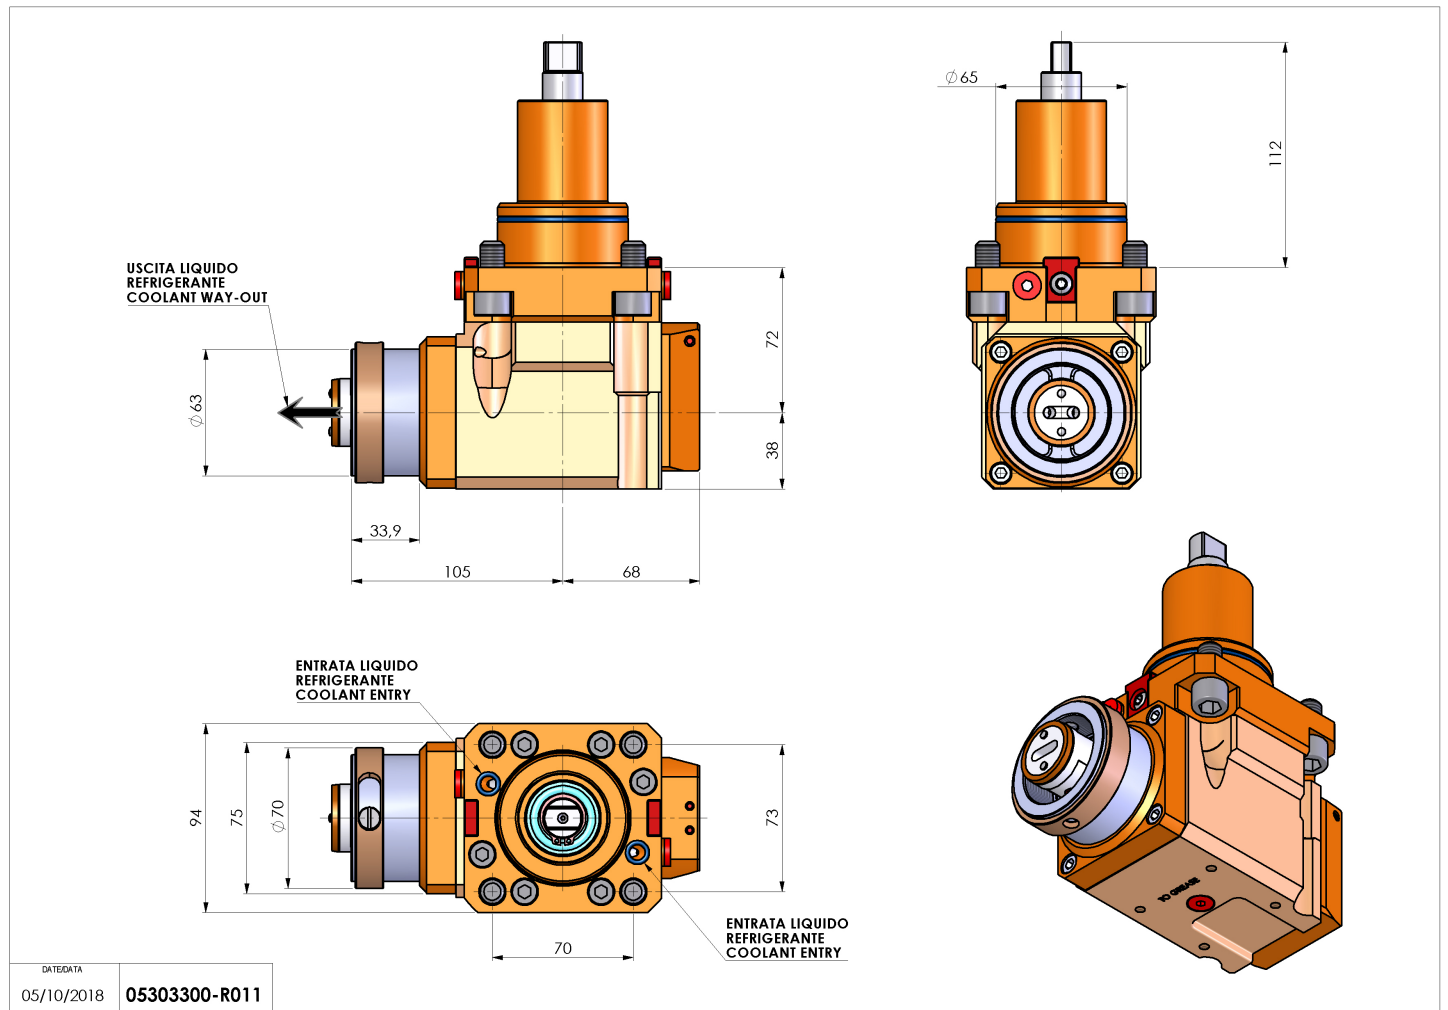

05303300 - LT-A BMT65 HSK63 LR RF H72

Type	LT-A Tool holder angle 90°
Mounting	BMT 65
Tool output	Quick Change HSK63
Coolant	Internal coolant
Direction of rotation	r1  r2 
Max speed [rpm]	6000
Max torque [Nm]	63
Ratio	1:1
H [mm]	72
H1 [mm]	38
Accessories	N.A.
Notes	N.A.
Mounting tips	Not suitable for every application, please check

Always check live tool dimensions on the turret

Subject to technical changes