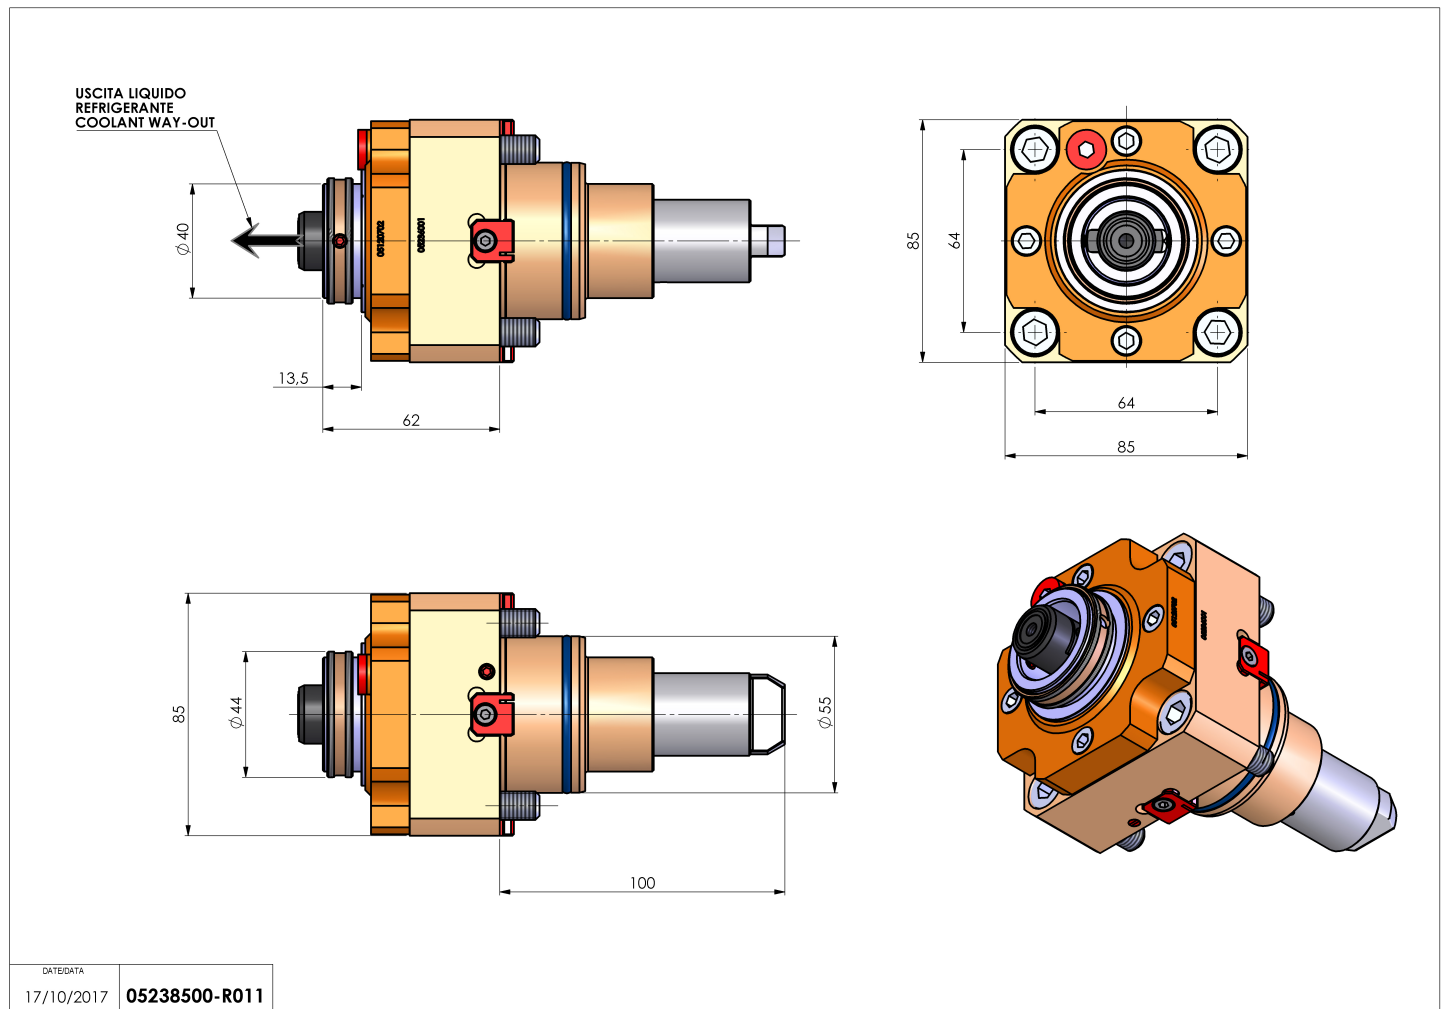

## 05238500 - LT-S BMT55EM4 HSK40 RF H62

<b>Type</b>	LT-S Tool holder straight
<b>Mounting</b>	BMT 55 EM
<b>Tool output</b>	Quick Change HSK40
<b>Coolant</b>	Internal coolant
<b>Direction of rotation</b>	r1  r2 
<b>Max speed [rpm]</b>	6000
<b>Max torque [Nm]</b>	60
<b>Ratio</b>	1:1
<b>H [mm]</b>	62
<b>Accessories</b>	N.A.
<b>Notes</b>	N.A.
<b>Mounting tips</b>	Not suitable for every application, please check

Always check live tool dimensions on the turret

DATE/DATA	05238500-R011
17/10/2017	

Subject to technical changes