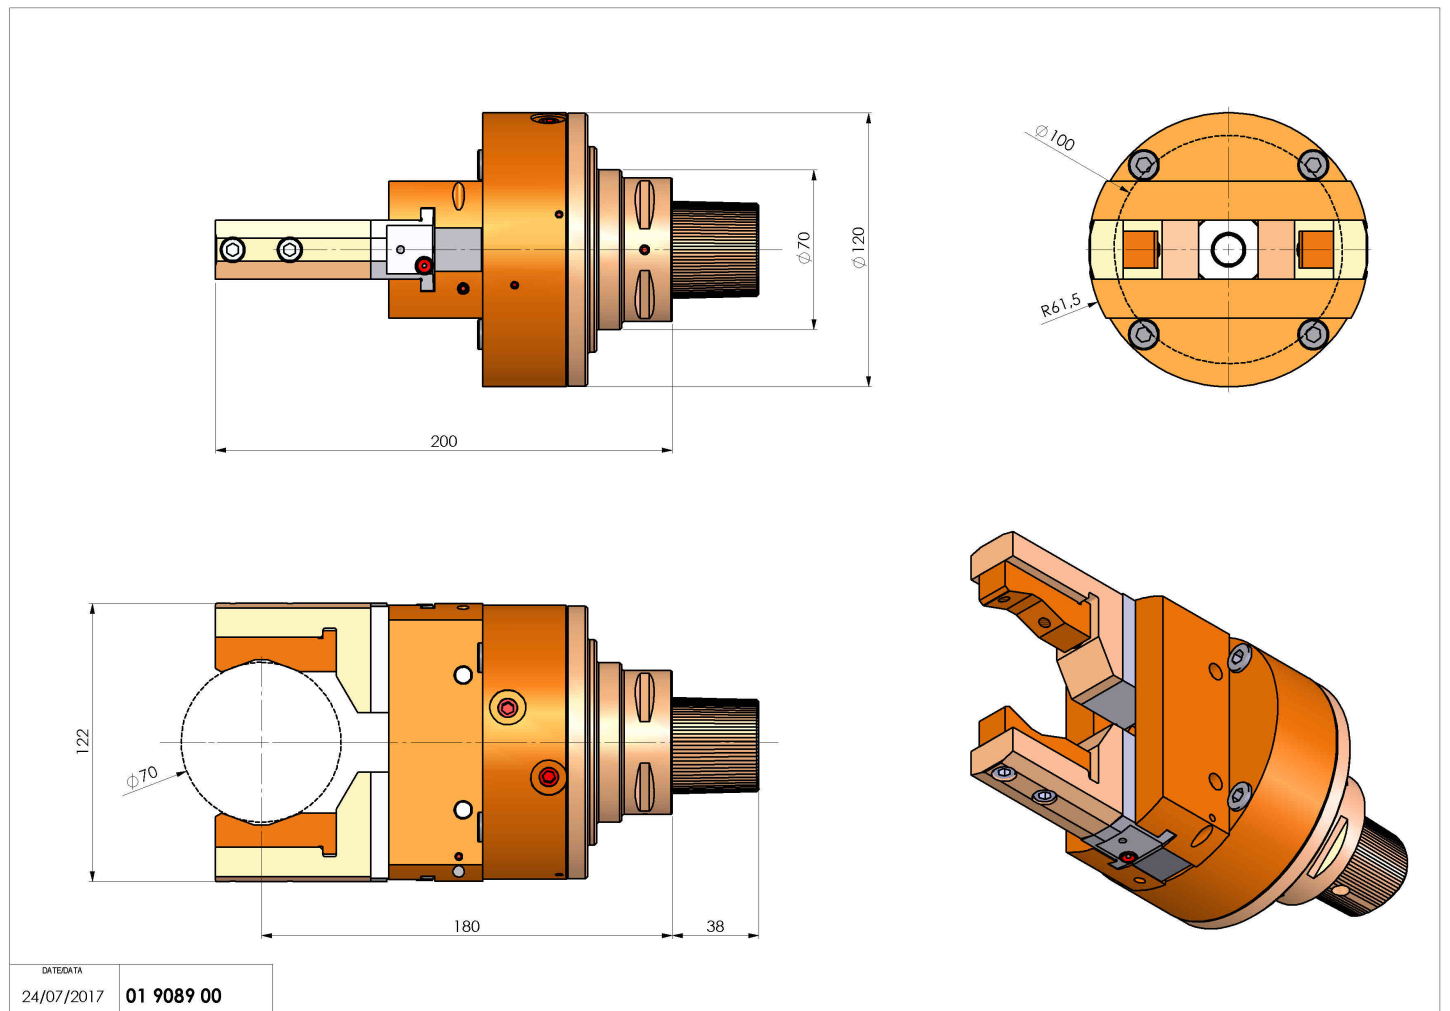

01908900 - ATRAUTCD123-2 15CAPTO-C6NOGRMZ

Type	ATR MAN Handling hand
Mounting	N.A.
Tool output	Not-defined model
Coolant	N.A.
H [mm]	180

Accessories	N.A.
Notes	N.A.
Mounting tips	Not suitable for every application, please check

Always check live tool dimensions on the turret

Subject to technical changes