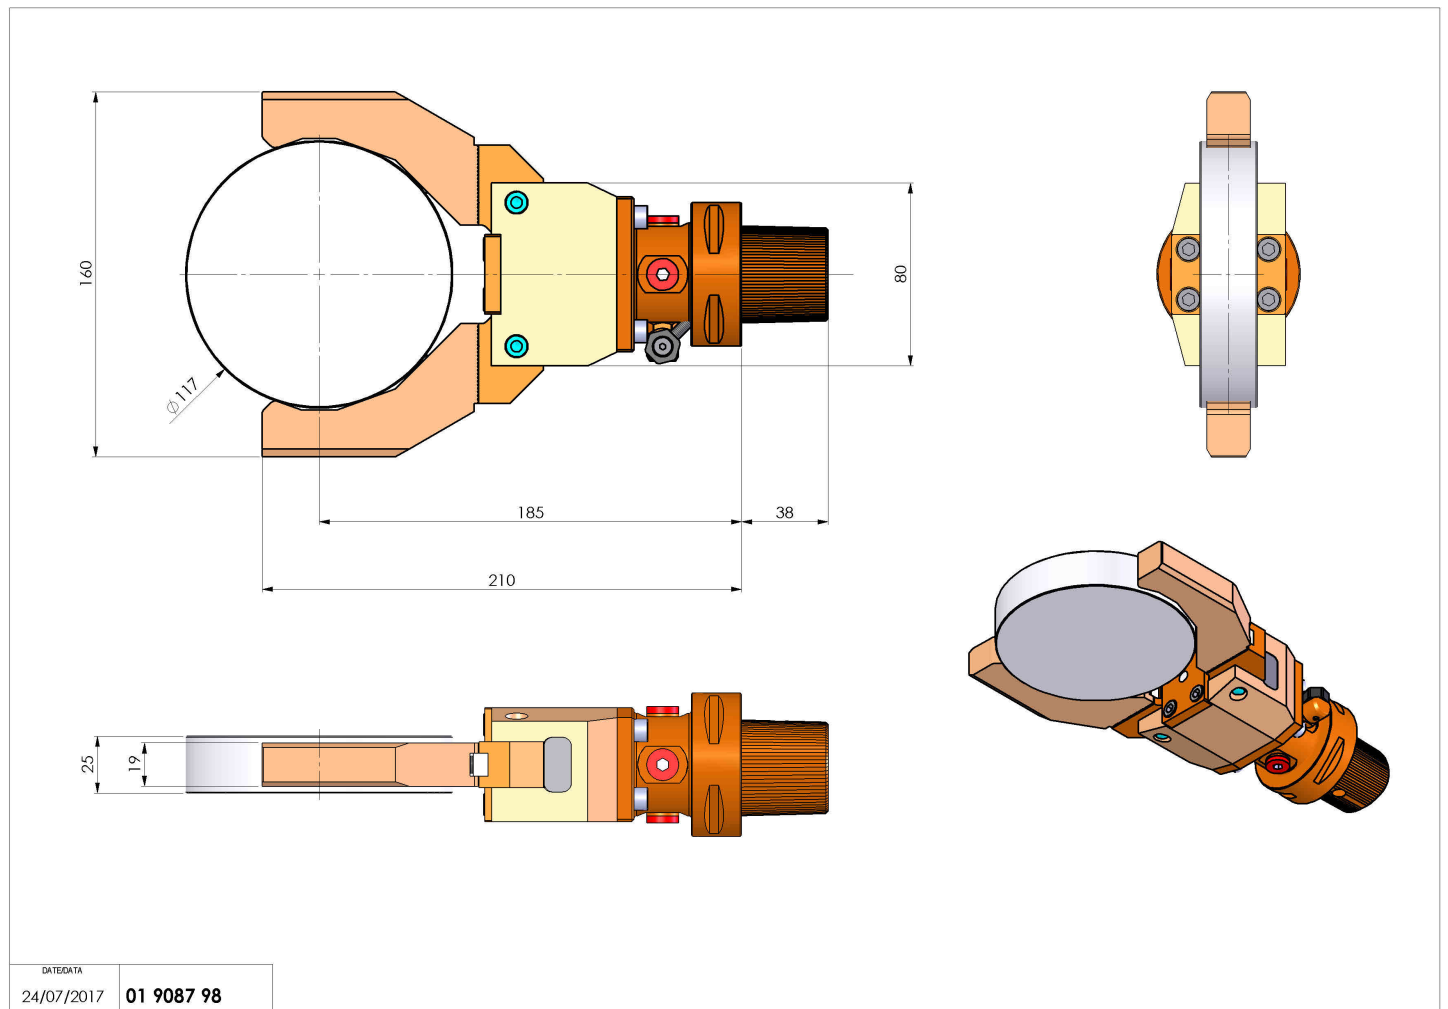

01908798 - ATR MANIPOLATORE CAPTO-C6 MZ

Type	ATR MAN Handling hand
Mounting	N.A.
Tool output	Not-defined model
Coolant	N.A.
H [mm]	185
Accessories	N.A.
Notes	N.A.
Mounting tips	Not suitable for every application, please check

Always check live tool dimensions on the turret

DATE/DATE	
24/07/2017	01 9087 98

Subject to technical changes